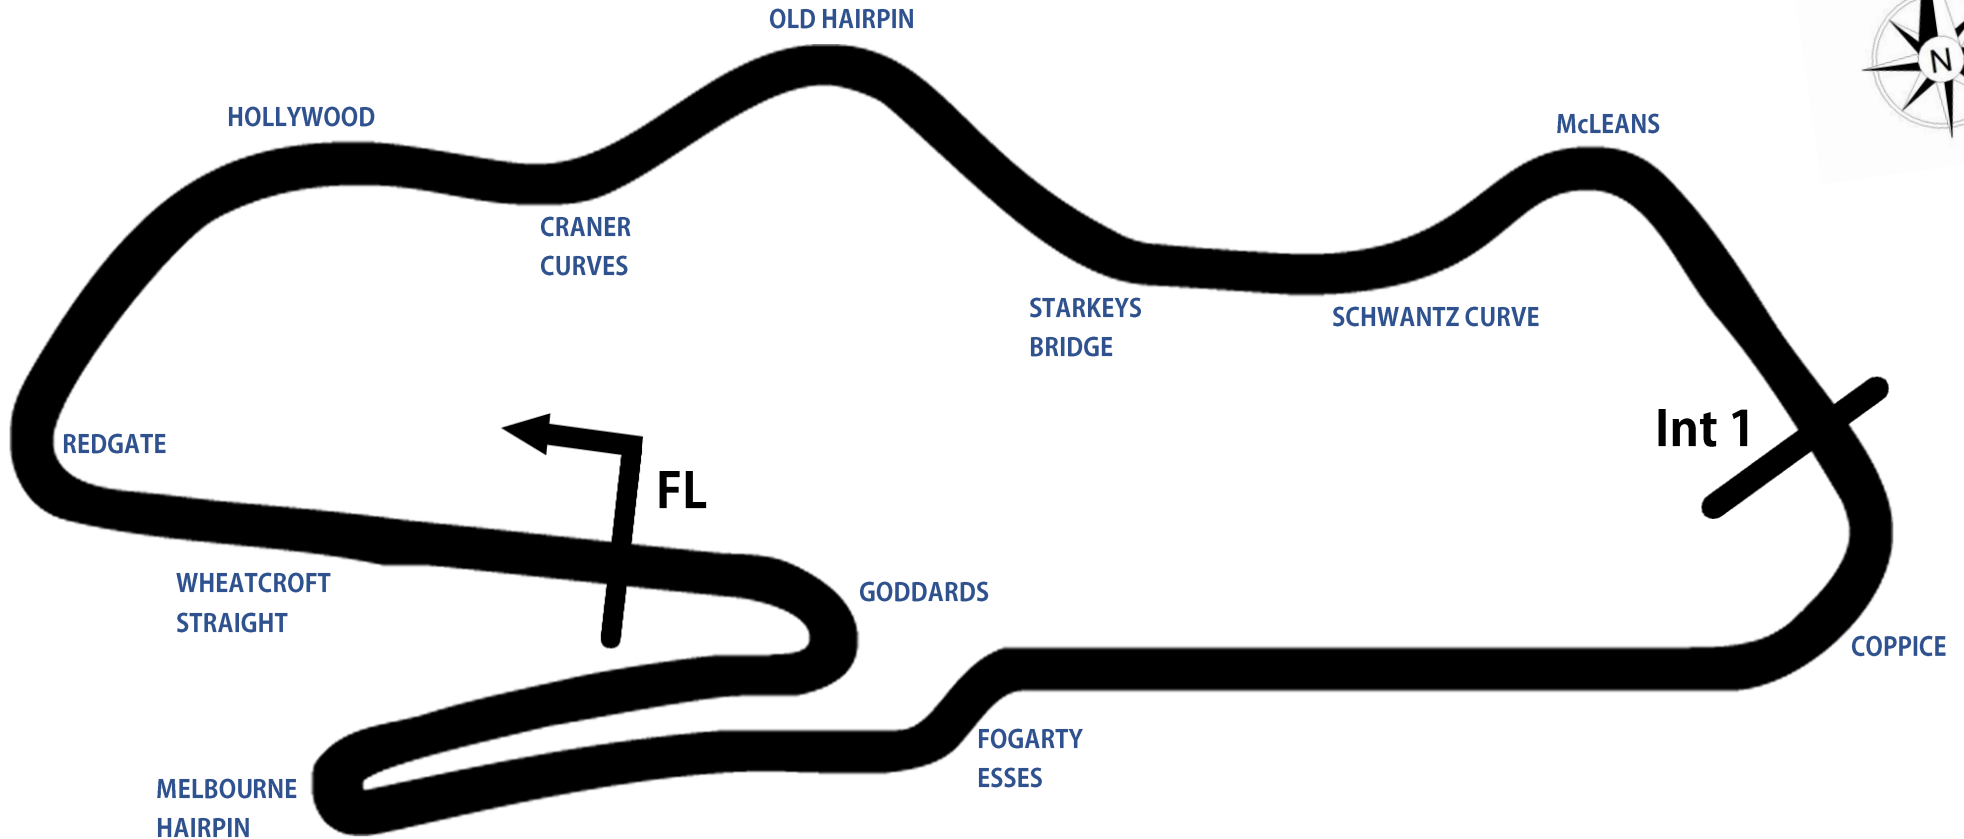

Donington Park GP Circuit

Castle Donington, Derby, UK

Length	2.4873 miles 4.003 km 4003m		
FL	Start @ 60m	52.82971 N	1.37867 W
Int 1	2096m	52.82978 N	1.36508 W
Pit Entry	3976m	52.82951 N	1.37832 W
Pit Exit	229m after FL	52.82996 N	1.38205 W
Pit Entry - Pit Exit	256m, 18.4s @ 50kph, 15.3s @ 60kph		