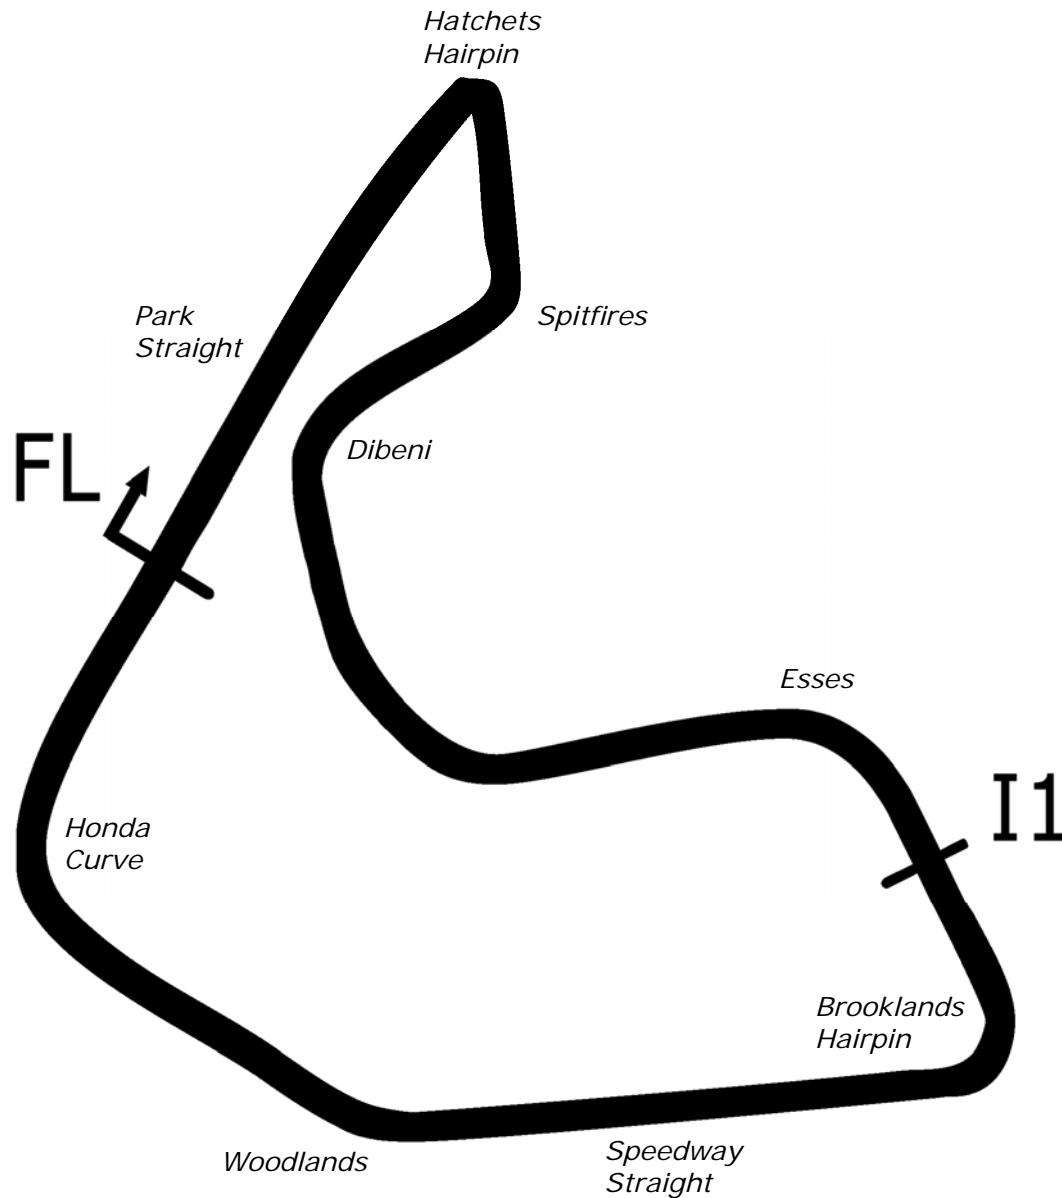

Pembrey National

Length	1.4560 miles	2343.2 m	
FL		51.70587 N	4.32386 W
I1	1223m	51.70430 N	4.31667 W
Pit Entry	2067m	51.70391 N	4.32452 W
Pit Exit	100m after FL	51.70664 N	4.32301 W
Pit Entry–Pit Exit	337m, 24.3s @50kph,	20.2s @60kph	

All results available at www.tsl-timing.com